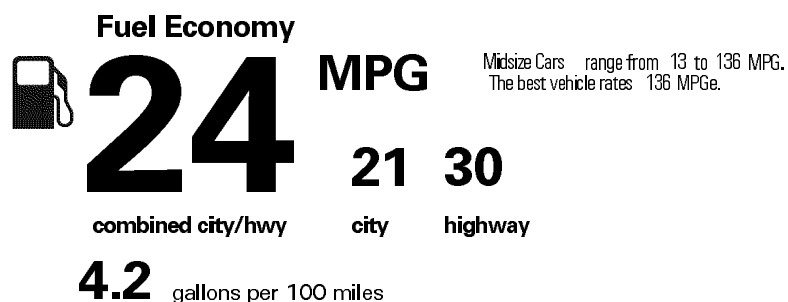

\$38,900.00

Not Original Copy

Created on 2017-10-19 05:42:03 (UTC)

EPA DOT Fuel Economy and Environment

Gasoline Vehicle

You spend \$750 more in fuel costs over 5 years compared to the average new vehicle.