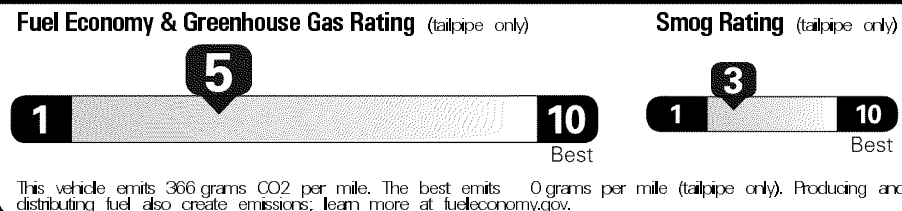

You spend $750 more in fuel costs over 5 years compared to the average new vehicle.

Annual fuel cost $1,500