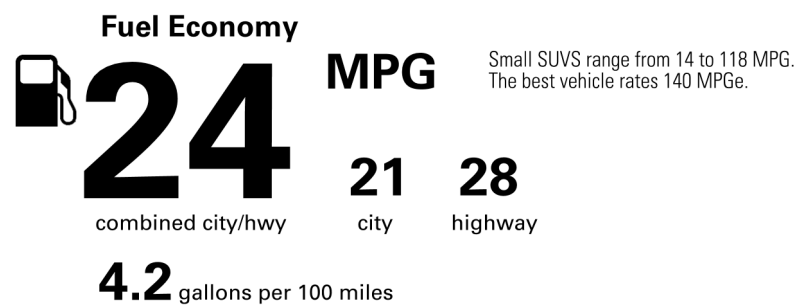

See Lexus.com/RX for details

**INSTALLED OPTIONS**

**BASE MANUFACTURER'S SUGGESTED RETAIL PRICE**

**\$52,825.00**

- \*\* Convenience Package: Panoramic View Monitor; Traffic Jam Assist (Requires Drive Connect Subscription; 3-Year Trial Included). 4G Network Dependent. 1,420.00
- \*\* 21-in Alloy Wheels 1,600.00
- \*\* Lexus Interface with 14-in Touchscreen Display; Drive Connect with Cloud Navigation, Intelligent Assistant, and Destination Assist - 3-Year Trial. 4G Network Dependent. 1,105.00
- \*\* Power Rear Door with Kick Sensor 150.00
- \*\* All Weather Cargo Mat 150.00
- \*\* All Weather Floor Liners 210.00
- \*\* Mudguards 170.00
- \*\* Key Glove 25.00

Not Original - Copy

Created on 2025-01-17 00:22:12 (UTC)

**EPA DOT Fuel Economy and Environment**

**Gasoline Vehicle**

**You spend \$3,750** more in fuel costs over 5 years compared to the average new vehicle.