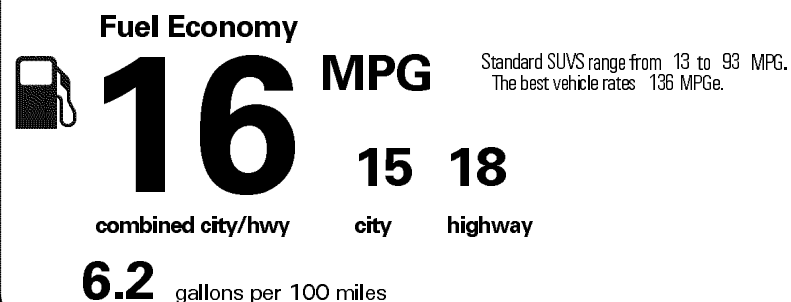

MANUFACTURER'S SUGGESTED RETAIL PRICE

- ** Blind Spot Monitor with Rear Cross-Traffic Alert Power Retracting/Auto-Dimming Outer Mirrors (BLIND SPOT MONITOR CREDIT OF \$800) -N/C-
- ** Headlamp washers 100.00
- ** Premium Package 2,570.00
- ** Mahogany Wood Trim, Rain-Sensing Wipers, Windshield De-icer, LED Foglamps, 18" Split-Six Spoke Wheels, Intuitive Parking Assist, Heated/Ventilated Front Seats, Heated Outboard 2nd Row Seats, 3-Zone Automatic Climate Control, Navigation Package (PKG MSRP VALUE OF \$3,970. DISCOUNT OF \$1,400)
- ** Mahogany Wood & Leather-Trimmed Steering Wheel and Shift Knob 310.00
- ** Tow Hitch with Ball Mount 654.00
- ** Exhaust Tip 129.00
- ** Cargo Net/Cargo Mat/Wheel Locks & Key Gloves 260.00

\$52,155.00

Not Original - Copy

Created on 2019-03-14 06:53:41 (UTC)

EPA DOT Fuel Economy and Environment

Gasoline Vehicle

You spend \$ 7,000 more in fuel costs over 5 years compared to the average new vehicle.