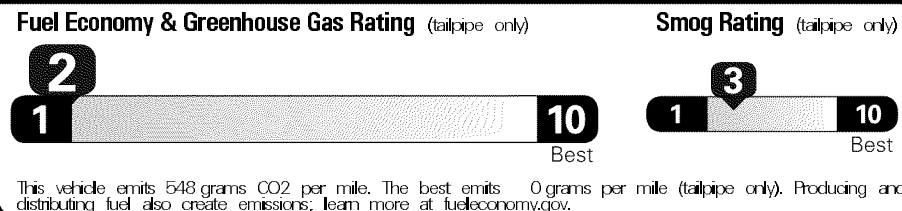

Actual results will vary for many reasons, including driving conditions and how you drive and maintain your vehicle. The average new vehicle gets 27 MPG and costs $7,000 to fuel over 5 years. Cost estimates are based on 15,000 miles per year at $3.00 per gallon. MPGe is miles per gasoline gallon equivalent. Vehicle emissions are a significant cause of climate change and smog.

fueleconomy.gov
Calculate personalized estimates and compare vehicles

GOVERNMENT 5-STAR SAFETY RATINGS

This vehicle has not been rated by the government for overall vehicle score, frontal crash, side crash or rollover risk.

Star ratings range from 1 to 5 stars (★★★★★) with 5 being the highest.
Source: National Highway Traffic Safety Administration (NHTSA)
www.safercar.gov or 1-888-327-4236

SUB-TOTAL $56,178.00
DELIVERY, PROCESSING AND HANDLING FEE 1,025.00
TOTAL **$57,203.00**

APPLICABLE FEDERAL TAXES NOT INCLUDED

Manufacturer's suggested retail price includes manufacturer's recommended pre-delivery service.
License and title fees, state, local and applicable federal taxes, and dealer installed options and accessories are not included in the manufacturer's suggested retail price.
LEXUS NEW VEHICLE LIMITED WARRANTY Limited warranty coverage highlights include ^ 4YR / 50000 mile basic coverage ^ 6YR / 70000 mile powertrain coverage ^ 6YR / Unlimited mile corrosion perforation warranty See your Warranty and Services Guide for details.
LEXUS IS PLEASED TO OFFER THE FOLLOWING OWNER SUPPORT PACKAGE WITH EACH NEW LEXUS ^ 24 hour, 365 day/yr. roadside assistance plan ^ Complimentary 1st and 2nd scheduled maintenance services ^ Lodging for emergency breakdown 100 miles from home An extended service contract may be available for this vehicle. Ask dealer for details

014A29 035 B3891 L114